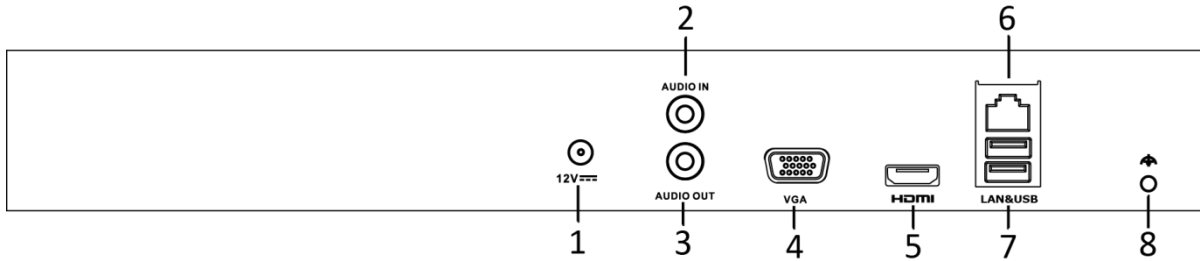

Physical Interfaces

DS-7600NI-K1

Index	Description	Index	Description
1	Power Supply	5	HDMI Interface
2	Audio In	6	LAN Network Interface
3	Audio Out	7	USB Interface
4	VGA Interface	8	Ground